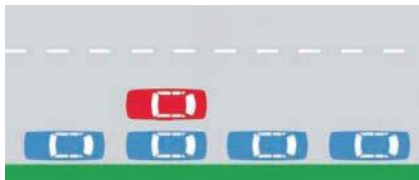

(Penalty: \$147.00 + 2 demerit points)

BUS ZONE

You are not permitted to stop in a BUS ZONE unless you are driving a public bus. (Penalty: \$265.00 + 2 demerit points)

CHILDRENS CROSSING

You are not permitted to stop within 20 metres before the crossing and 10 metres after the crossing. (Penalty: \$353.00 + 2 demerit points)

DOUBLE PARKING

A driver must not stop on a road between the centre of the road and another vehicle that is parked at the side of the road.

(Penalty: \$265.00 + 2 demerit points)

**THE COST OF TAKING YOUR CHILDREN TO SCHOOL
DEPENDS ENTIRELY ON YOU**